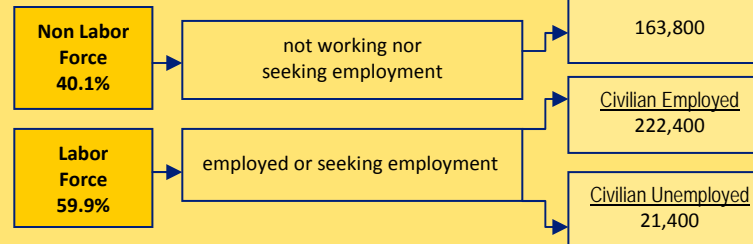

# Northwest Region

**Population: 505,800**

**Median Age: 40**

**Average Household Income: \$51,700**

**Per Capita Income: \$21,100**

## Population Age 16+