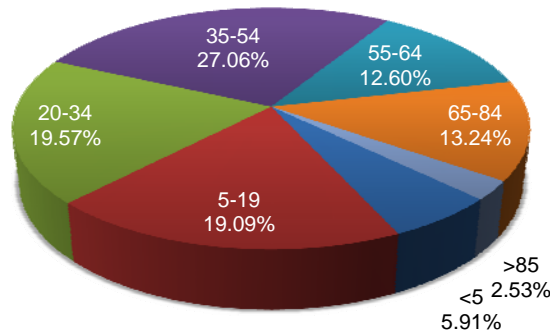

# 2009 DEMOGRAPHIC PROFILE

# Northwest Region

**Population: 505,800**

**Median Age: 40**

**Average Household Income: \$51,700**

**Per Capita Income: \$21,100**

## Population Age 16+

## Population by Age